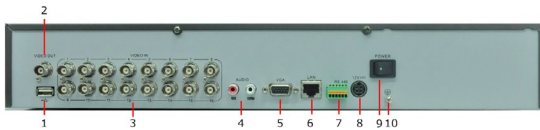

Rear Panel of DS-7216HVI-ST/SE

1. USB interface
2. Video out
3. Video in
4. Audio in, audio out
5. VGA interface
6. LAN
7. RS-485 interface
8. 12 VDC power supply interface
9. Power switch
10. GND