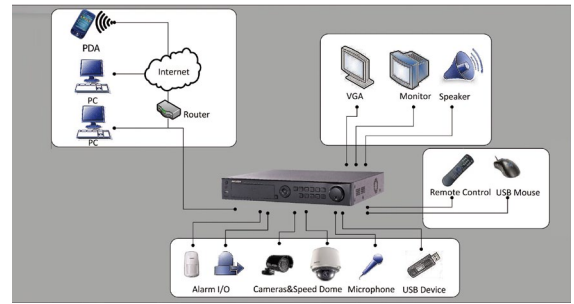

## DS-7204/7208/7216HVI-ST/SE Standalone DVR

DS-7208HVI-ST/SE

DS-7204HVI-ST/SE

DS-7216HVI-ST/SE

### Key features

- H.264 video compression
- Up to 4CIF resolution recording
- VGA output at up to 1280×1024 resolution
- Dual-stream
- 4/8/16-ch synchronous playback
- SMTP, NTP, SADP (IP Finder), DHCP protocols

### Rear Panel of DS-7216HVI-ST/SE

1. USB interface
2. Video out
3. Video in
4. Audio in, audio out
5. VGA interface
6. LAN
7. RS-485 interface
8. 12 VDC power supply interface
9. Power switch
10. GND